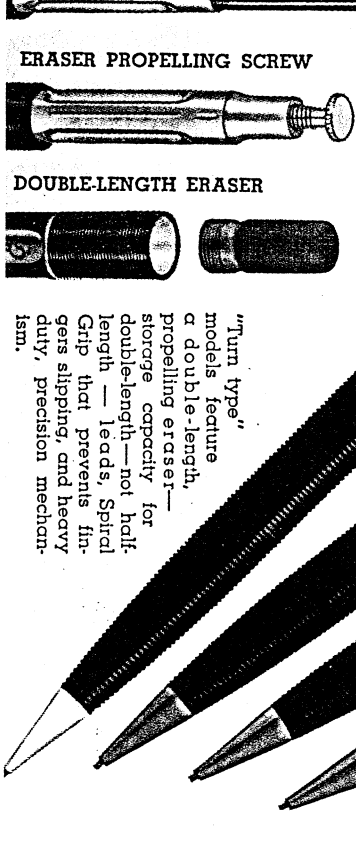

"Turn type" models feature a double-length, propelling eraser—storage capacity for double-length—not half-length—leads. Spiral Grip that prevents fingers slipping, and heavy-duty, precision mechanism.